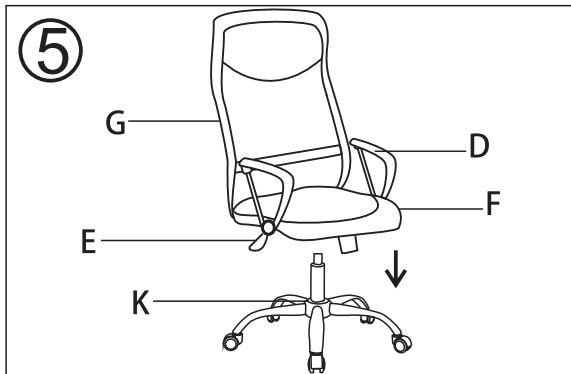

70% polyester + 30% poly urethane

MADE IN PRC