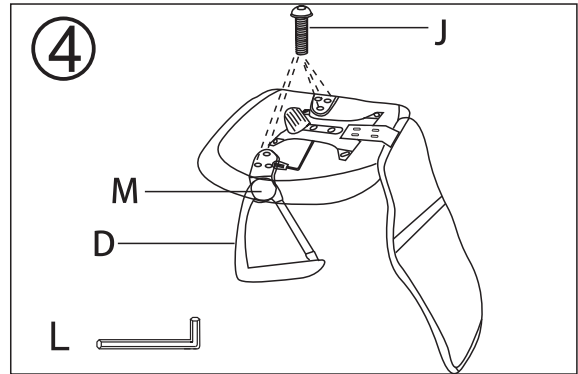

70% polyester + 30% poly urethane

MADE IN PRC