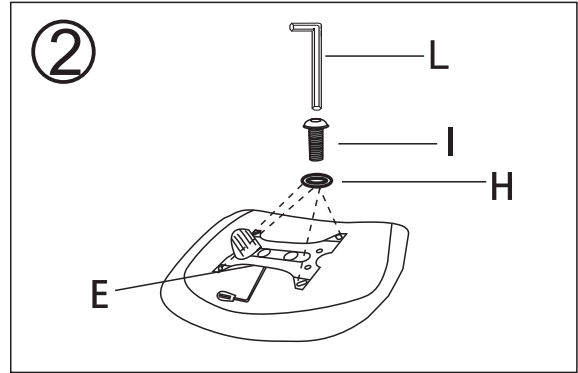

70% polyester + 30% poly urethane

MADE IN PRC