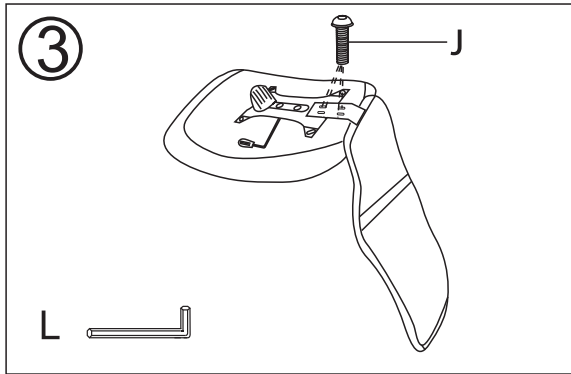

70% polyester + 30% poly urethane

MADE IN PRC