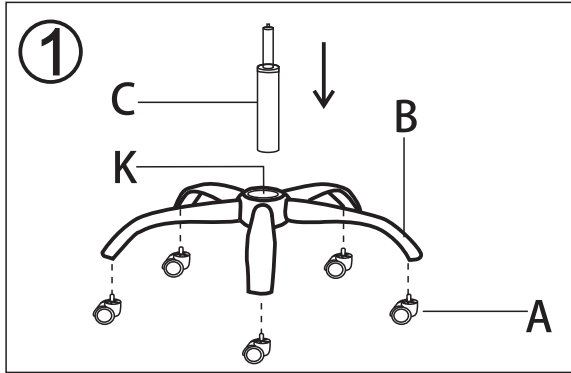

70% polyester + 30% poly urethane

MADE IN PRC