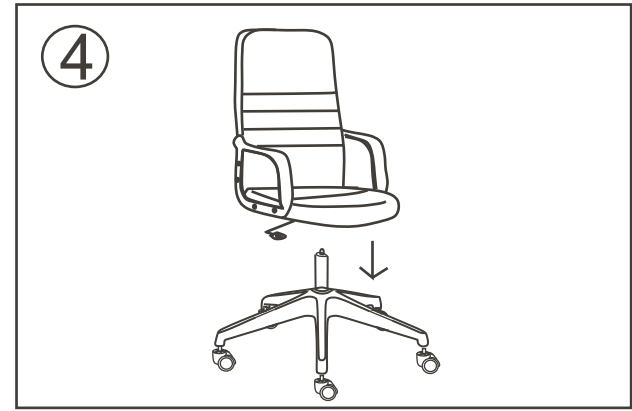

100% poly urethane

MADE IN PRC