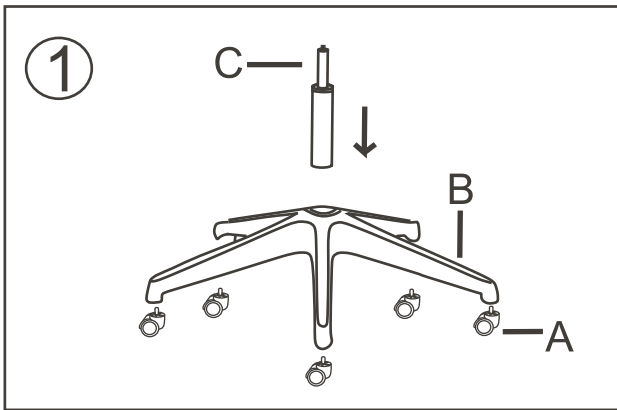

100% poly urethane

MADE IN PRC