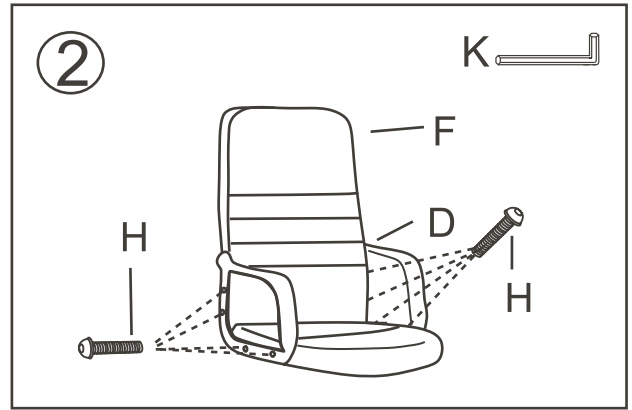

100% poly urethane

MADE IN PRC