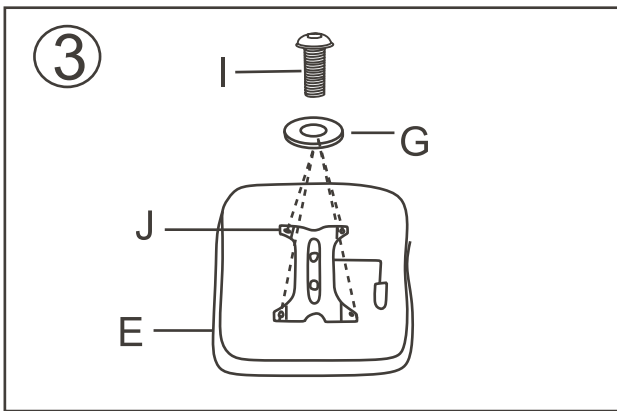

100% poly urethane

MADE IN PRC