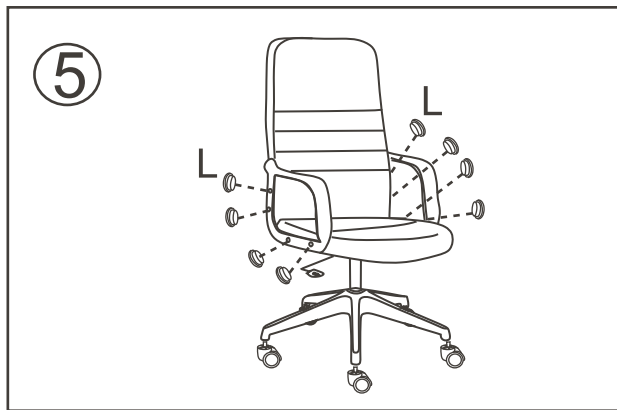

100% poly urethane

MADE IN PRC