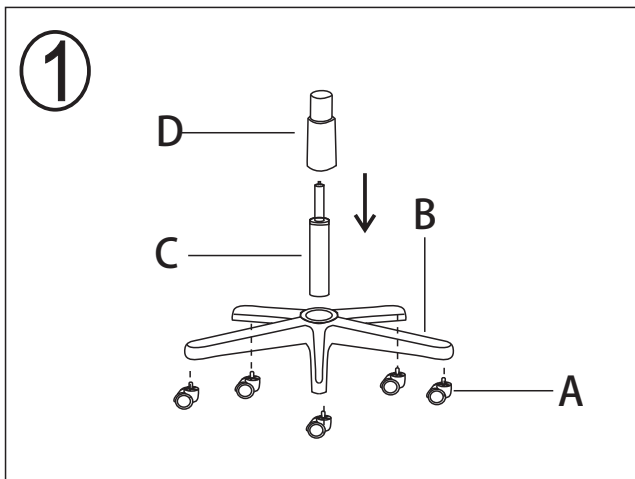

100% poly urethane

MADE IN PRC