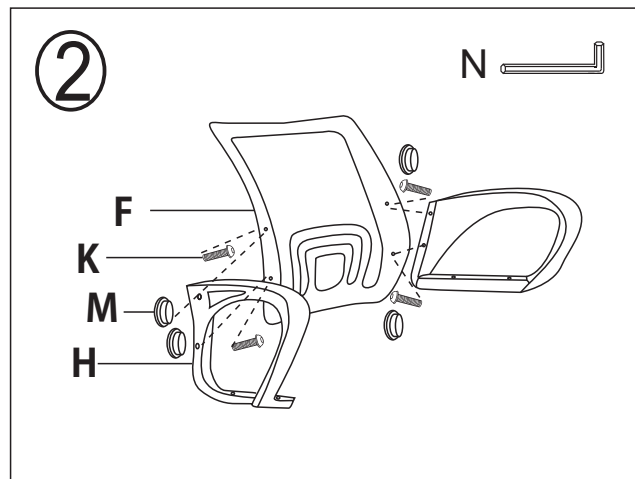

100% poly urethane

MADE IN PRC