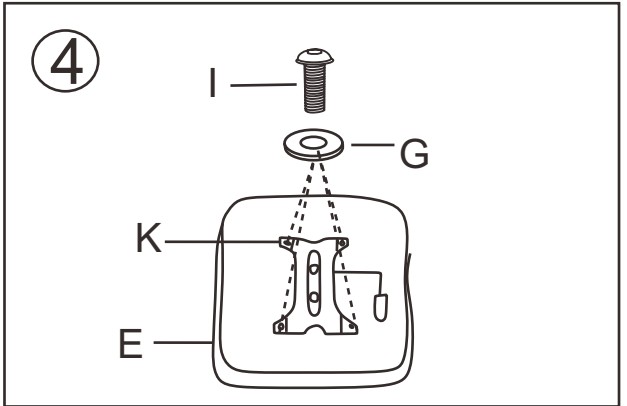

100% poly urethane

MADE IN PRC