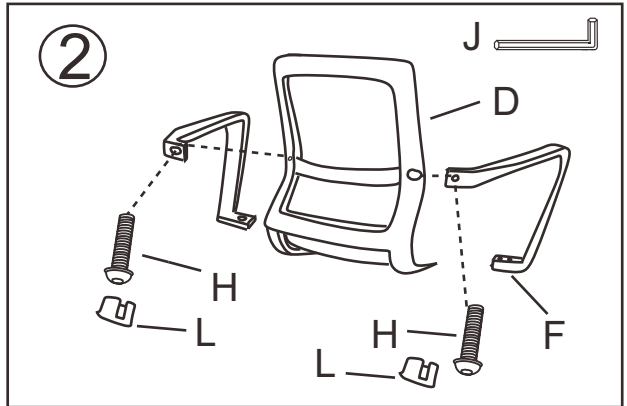

100% poly urethane

MADE IN PRC