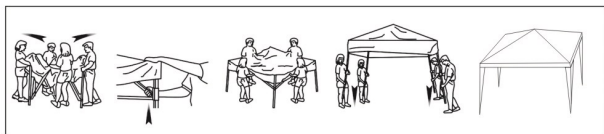

285.00 mm

3X3M FOLDING GAZEBO

MONTAGE / SET UP