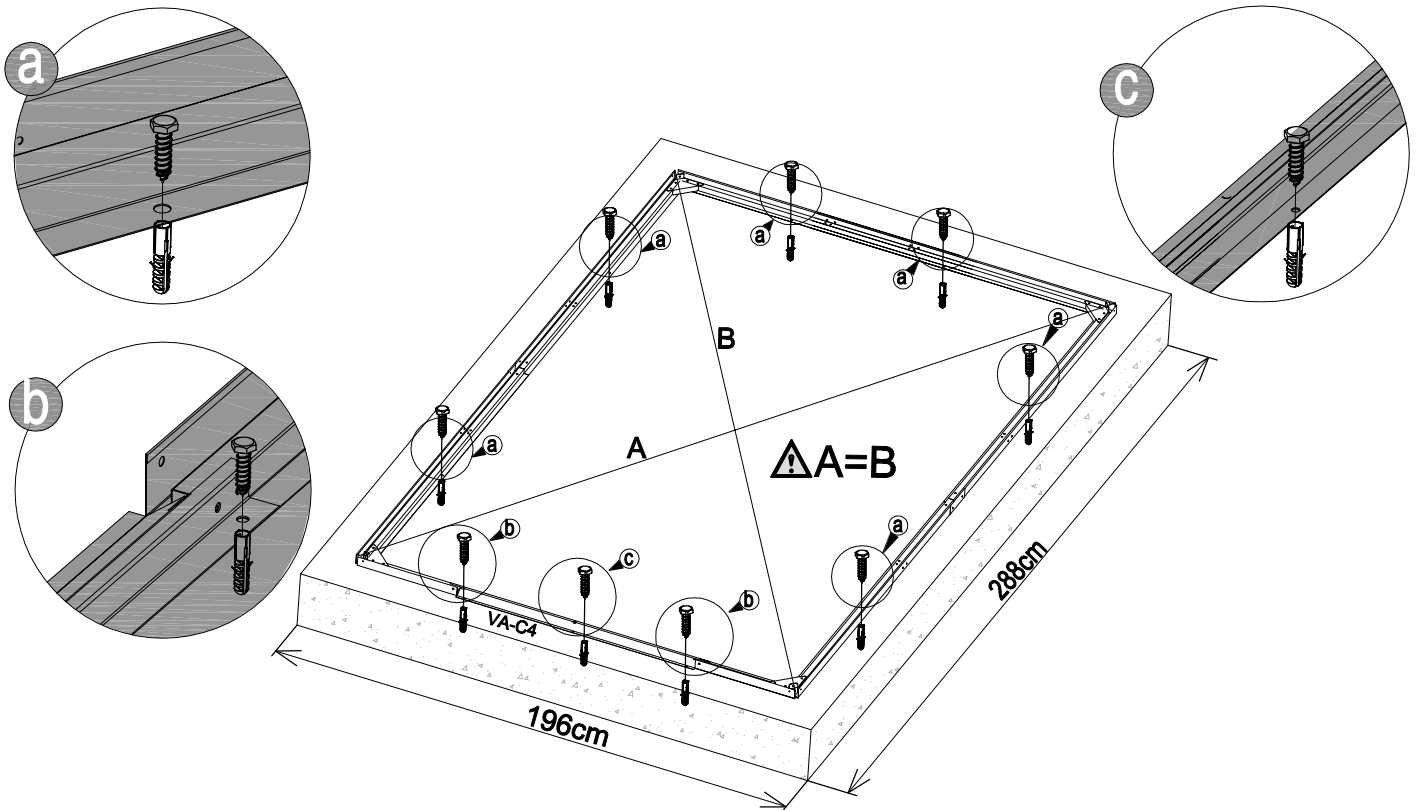

2	 VA-E48 [x9] 40mm