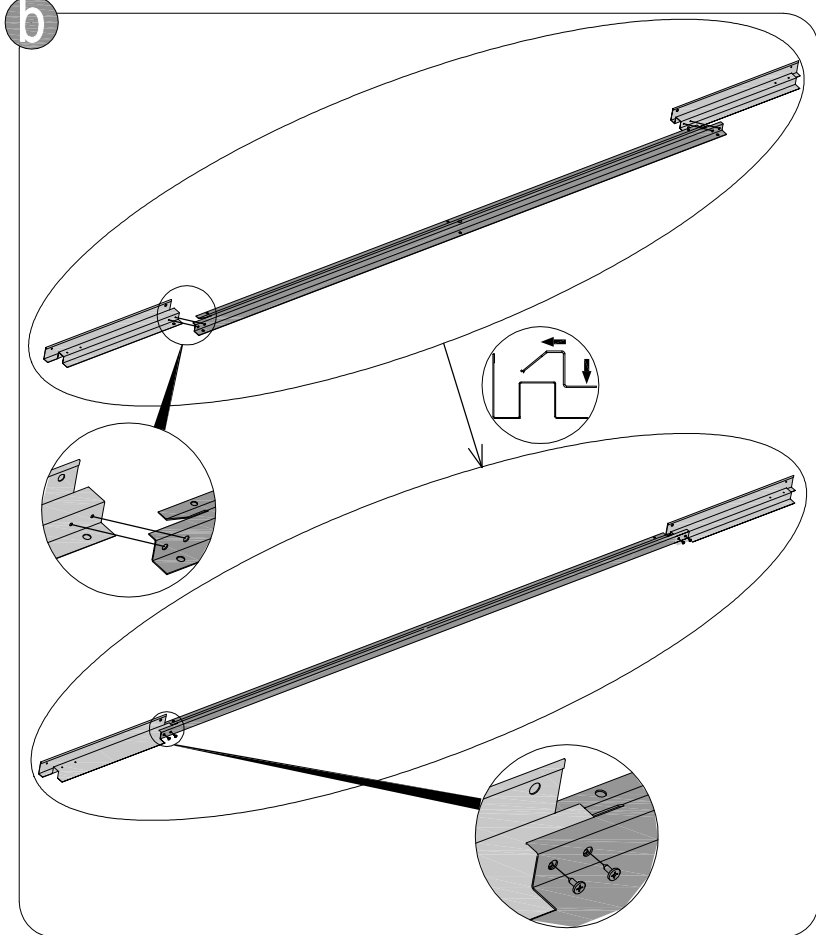

SAV.HABITATETJARDIN.COM

2021-2022

<b>1</b>	 VA-E2L [x2] 1330mm	 VA-E2R [x2] 1330mm	 VA-C1 [x1] 1735mm	 VA-C3L [x1] 267mm	 VA-C3R [x1] 267mm	 VA-C4 [x1] 1278mm	 VA-E2M [x2] 120mm	 VA-30 [x4]	 VA-E44 [x24] 13mm	
----------	--	--	---	---	---	---	--	---	---	--