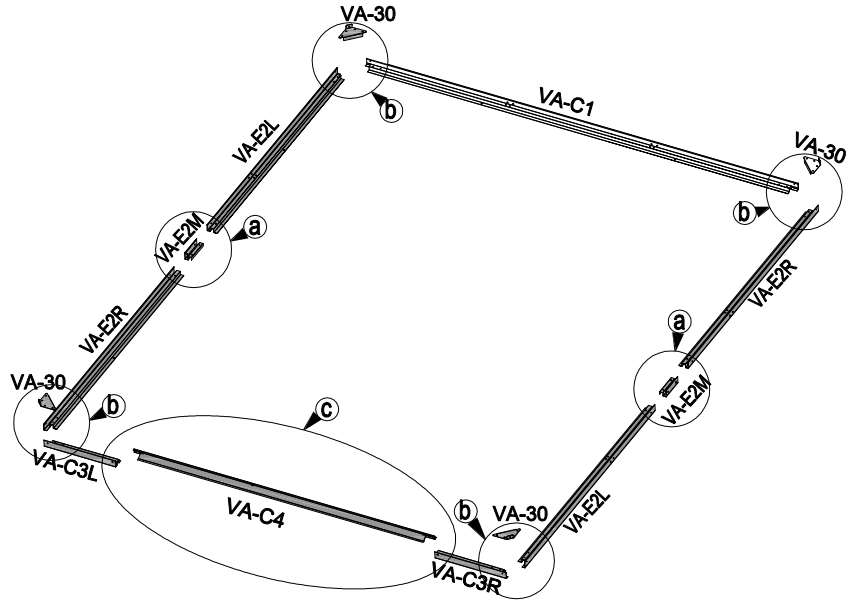

SAV.HABITATETJARDIN.COM

2021-2022

<b>1</b>	 VA-E2L [x2] 1330mm	 VA-E2R [x2] 1330mm	 VA-C1 [x1] 1735mm	 VA-C3L [x1] 267mm	 VA-C3R [x1] 267mm	 VA-C4 [x1] 1278mm	 VA-E2M [x2] 120mm	 VA-30 [x4]	 VA-E44 [x24] 13mm	
----------	--	--	---	---	---	---	--	---	---	--

<b>2</b>	 <b>VA-E48 [x9]</b> 40mm
----------	---

<b>3</b>	 <b>PB1 [x1]</b> 876x1840mm	 <b>VA-C7R [x1]</b> 1860mm	 <b>CN-A33</b>	
----------	--	---	--	---

<b>4</b>	 PB4 [x1] 566x1100mm	 VA-E45 [x9] 19mm	 CN-A33	
----------	---	--	---	---

VA-C27 [x1]  
1812mm

VA-C28 [x2]  
592mm

VA-E44 [x14]  
13mm

180°

38

PB7C [x1]  
1810x591mm

VA-C27 [x2]  
1812mm

VA-C28 [x2]  
592mm