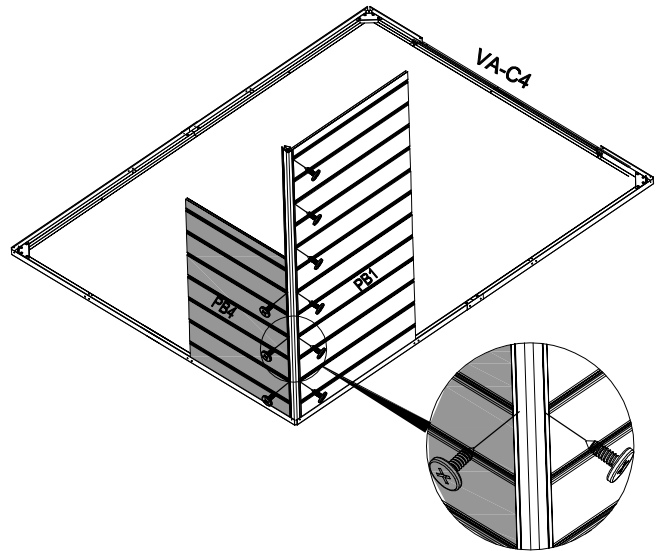

SAV.HABITATETJARDIN.COM

2021-2022

<b>1</b>	 VA-E2L [x2] 1330mm	 VA-E2R [x2] 1330mm	 VA-C1 [x1] 1735mm	 VA-C3L [x1] 267mm	 VA-C3R [x1] 267mm	 VA-C4 [x1] 1278mm	 VA-E2M [x2] 120mm	 VA-30 [x4]	 VA-E44 [x24] 13mm	
----------	--	--	---	---	---	---	--	---	---	--

<b>2</b>	 <b>VA-E48 [x9]</b> 40mm
----------	---

<b>3</b>	 <b>PB1 [x1]</b> 876x1840mm	 <b>VA-C7R [x1]</b> 1860mm	 <b>CN-A33</b>	
----------	--	---	--	---

<b>4</b>	 PB4 [x1] 566x1100mm	 VA-E45 [x9] 19mm	 CN-A33	
----------	---	--	---	---