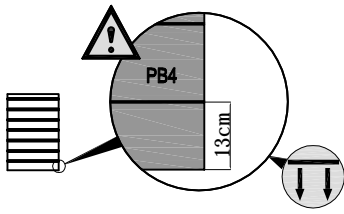

SAV.HABITATETJARDIN.COM

2021-2022

<b>1</b>	 VA-E2L [x2] 1330mm	 VA-E2R [x2] 1330mm	 VA-C1 [x1] 1735mm	 VA-C3L [x1] 267mm	 VA-C3R [x1] 267mm	 VA-C4 [x1] 1278mm	 VA-E2M [x2] 120mm	 VA-30 [x4]	 VA-E44 [x24] 13mm	
----------	--	--	---	---	---	---	--	---	---	--

<b>2</b>	 <b>VA-E48 [x9]</b> 40mm
----------	---

<b>3</b>	 <b>PB1 [x1]</b> 876x1840mm	 <b>VA-C7R [x1]</b> 1860mm	 <b>CN-A33</b>	
----------	--	---	--	---

<b>4</b>	 PB4 [x1] 566x1100mm	 VA-E45 [x9] 19mm	 CN-A33	
----------	---	--	---	---