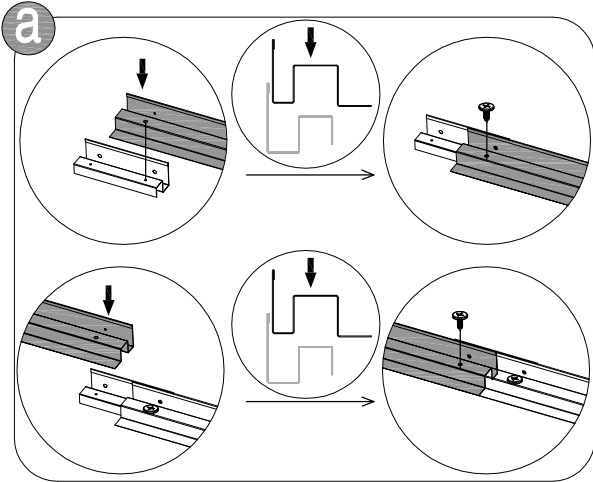

SAV.HABITATETJARDIN.COM

2021-2022

<b>1</b>	 VA-E2L [x2] 1330mm	 VA-E2R [x2] 1330mm	 VA-C1 [x1] 1735mm	 VA-C3L [x1] 267mm	 VA-C3R [x1] 267mm	 VA-C4 [x1] 1278mm	 VA-E2M [x2] 120mm	 VA-30 [x4]	 VA-E44 [x24] 13mm	
----------	--	--	---	---	---	---	--	---	---	--

<b>2</b>	 <b>VA-E48 [x9]</b> 40mm
----------	---

<b>3</b>	 <b>PB1 [x1]</b> 876x1840mm	 <b>VA-C7R [x1]</b> 1860mm	 <b>CN-A33</b>	
----------	--	---	--	---

<b>4</b>	 PB4 [x1] 566x1100mm	 VA-E45 [x9] 19mm	 CN-A33	
----------	---	--	---	---