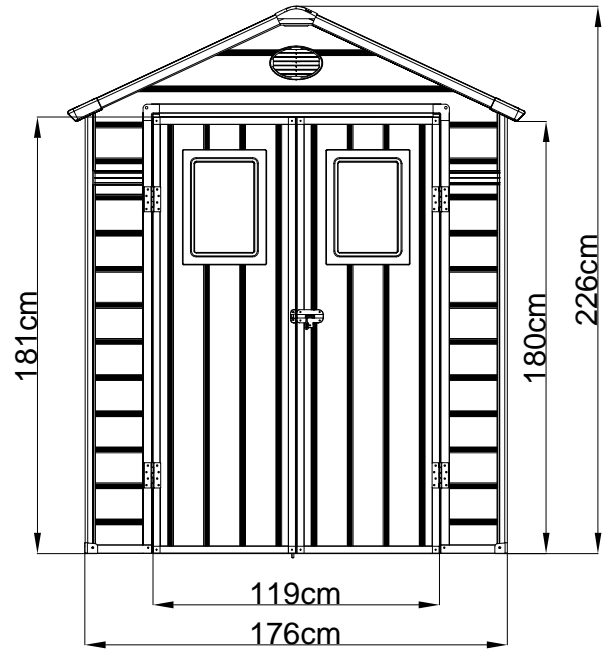

SAV.HABITATETJARDIN.COM

2021-2022

<b>1</b>	 VA-E2L [x2] 1330mm	 VA-E2R [x2] 1330mm	 VA-C1 [x1] 1735mm	 VA-C3L [x1] 267mm	 VA-C3R [x1] 267mm	 VA-C4 [x1] 1278mm	 VA-E2M [x2] 120mm	 VA-30 [x4]	 VA-E44 [x24] 13mm	
----------	--	--	---	---	---	---	--	---	---	--