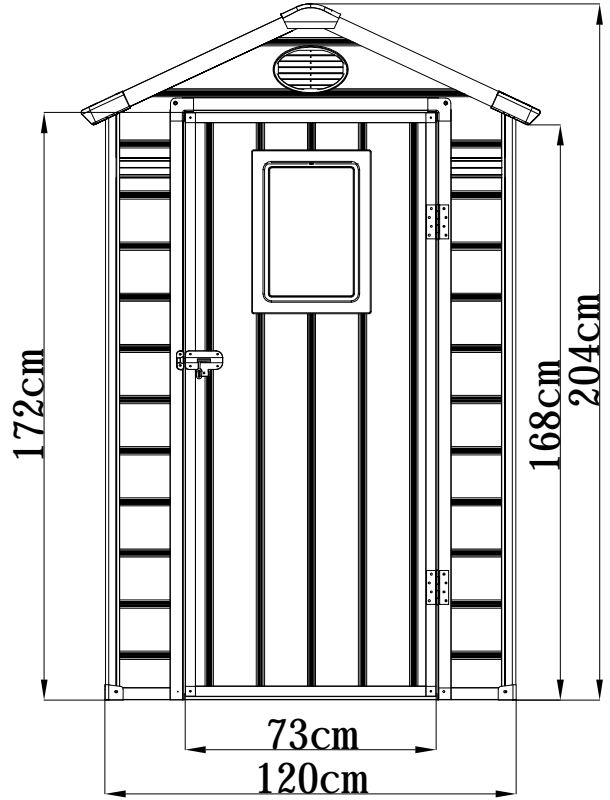

SAV.HABITATETJARDIN.COM

2021-2022

1	 VA-A1 [x1] 1185mm	 VA-B2 [x2] 1780mm	 VA-A3L [x1] 217mm	 VA-A3R [x1] 217mm	 VA-A4 [x1] 830mm	 VA-30 [x4]	 VA-B44 [x20] 20mm	
----------	---	---	---	---	--	---	--	--

2	 VA-B48 [x8]
---	--

3	 VA-A7R [x1] 1760mm	 PA1 [x1] 876x1740mm	 CN-A33	
---	--	---	---	---

4	 PA4 [x1] 1160x1100mm	 VA-B45 [x8] 19mm	 CN-A33		
----------	--	--	---	--	---

5	 VA-A7L [x1] 1760mm	 PA1 [x1] 876x1740mm	 VA-B45 [x8] 19mm	 CN-A33	
----------	--	---	--	--	---

6	 VA-A7L [x1] 1760mm	 PA1 [x1] 876x1740mm	 PA5 [x1] 205x1548mm	 VA-B45 [x10] 19mm	 CN-A33	
----------	--	---	---	---	---	---

7	 VA-A7R [x1] 1760mm	 PA1 [x1] 876x1740mm	 PA5 [x1] 205x1548mm	 VA-B45 [x10] 19mm	 CN-A33	
----------	--	---	---	---	---	---