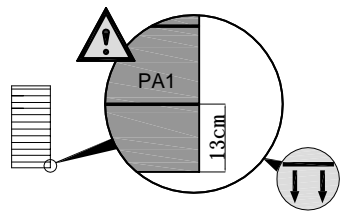

SAV.HABITATETJARDIN.COM

2021-2022

1	 VA-A1 [x1] 1185mm	 VA-B2 [x2] 1780mm	 VA-A3L [x1] 217mm	 VA-A3R [x1] 217mm	 VA-A4 [x1] 830mm	 VA-30 [x4]	 VA-B44 [x20] 20mm	
----------	---	---	---	---	--	---	--	--

2	 VA-B48 [x8]
---	--

3	 VA-A7R [x1] 1760mm	 PA1 [x1] 876x1740mm	 CN-A33	
---	--	---	---	---

4	 PA4 [x1] 1160x1100mm	 VA-B45 [x8] 19mm	 CN-A33		
----------	--	--	---	--	---

5	 VA-A7L [x1] 1760mm	 PA1 [x1] 876x1740mm	 VA-B45 [x8] 19mm	 CN-A33	
----------	--	---	--	--	---