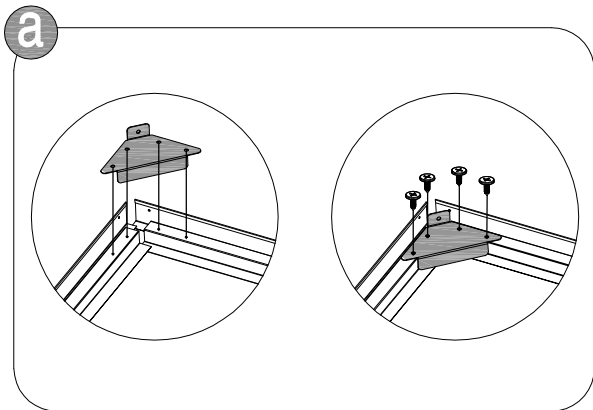

SAV.HABITATETJARDIN.COM

2021-2022

1	 VA-A1 [x1] 1185mm	 VA-B2 [x2] 1780mm	 VA-A3L [x1] 217mm	 VA-A3R [x1] 217mm	 VA-A4 [x1] 830mm	 VA-30 [x4]	 VA-B44 [x20] 20mm	
----------	---	---	---	---	--	---	--	--

2	 VA-B48 [x8]
---	--