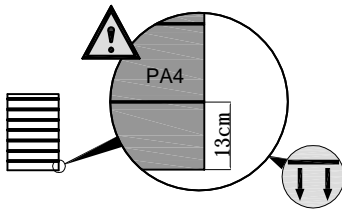

SAV.HABITATETJARDIN.COM

2021-2022

1	 VA-A1 [x1] 1185mm	 VA-B2 [x2] 1780mm	 VA-A3L [x1] 217mm	 VA-A3R [x1] 217mm	 VA-A4 [x1] 830mm	 VA-30 [x4]	 VA-B44 [x20] 20mm	
----------	---	---	---	---	--	---	--	--

2	 VA-B48 [x8]
---	--

3	 VA-A7R [x1] 1760mm	 PA1 [x1] 876x1740mm	 CN-A33	
---	--	---	---	---

4	 PA4 [x1] 1160x1100mm	 VA-B45 [x8] 19mm	 CN-A33		
----------	--	--	---	--	---

5	 VA-A7L [x1] 1760mm	 PA1 [x1] 876x1740mm	 VA-B45 [x8] 19mm	 CN-A33	
----------	--	---	--	--	---