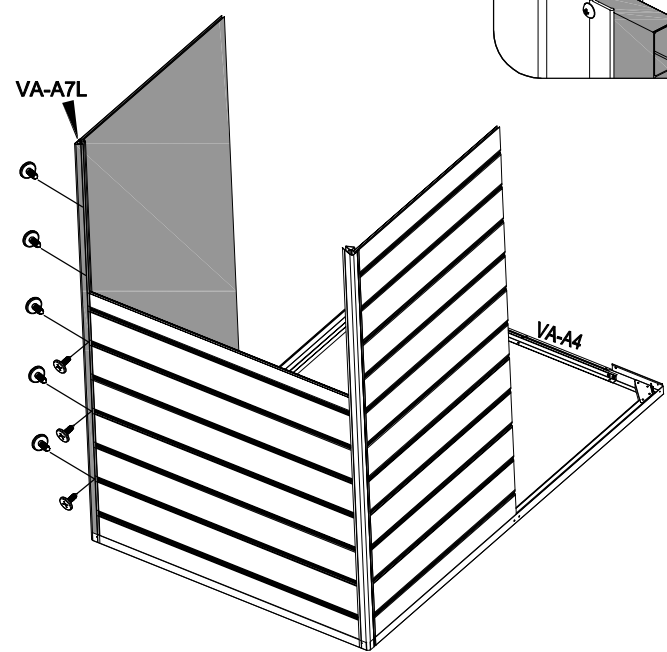

SAV.HABITATETJARDIN.COM

2021-2022

1	 VA-A1 [x1] 1185mm	 VA-B2 [x2] 1780mm	 VA-A3L [x1] 217mm	 VA-A3R [x1] 217mm	 VA-A4 [x1] 830mm	 VA-30 [x4]	 VA-B44 [x20] 20mm	
----------	---	---	---	---	--	---	--	--

2	 VA-B48 [x8]
---	--

3	 VA-A7R [x1] 1760mm	 PA1 [x1] 876x1740mm	 CN-A33	
---	--	---	---	---

4	 PA4 [x1] 1160x1100mm	 VA-B45 [x8] 19mm	 CN-A33		
----------	--	--	---	--	---

5	 VA-A7L [x1] 1760mm	 PA1 [x1] 876x1740mm	 VA-B45 [x8] 19mm	 CN-A33	
----------	--	---	--	--	---