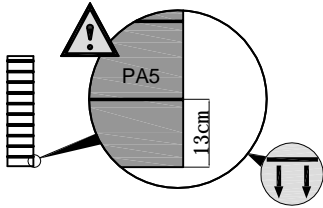

SAV.HABITATETJARDIN.COM

2021-2022

1	 VA-A1 [x1] 1185mm	 VA-A2 [x2] 900mm	 VA-A3L [x1] 217mm	 VA-A3R [x1] 217mm	 VA-A4 [x1] 830mm	 VA-30 [x4]	 VA-A44 [x20] 20mm	
----------	---	--	---	---	--	---	--	--

2		VA-A48 [x5]
---	---	-------------

3		VA-A7R [x1] 1760mm		PA1 [x1] 876x1740mm		CN-A33	
---	---	-----------------------	---	------------------------	---	--------	---

4	 PA4 [x1] 1160x1100mm	 VA-A45 [x8] 19mm	 CN-A33	
----------	--	--	---	---

5	 VA-A7L [x1] 1760mm	 PA1 [x1] 876x1740mm	 VA-A45 [x8] 19mm	 CN-A33	
----------	--	---	--	--	---

6	 VA-A7L [x1] 1760mm	 PA5 [x1] 205x1548mm	 VA-A45 [x10] 19mm	 CN-A33	
---	--	---	---	---	---

7	 VA-A7R [x1] 1760mm	 PA5 [x1] 205x1548mm	 VA-A45 [x10] 19mm	 CN-A33	
---	--	---	---	---	---