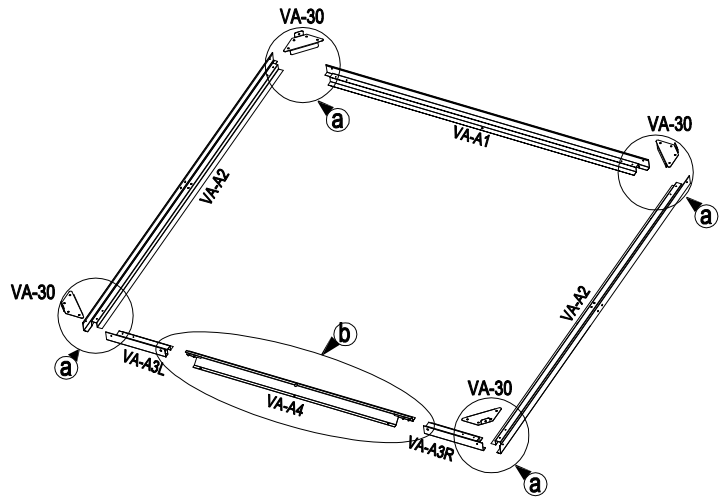

SAV.HABITATETJARDIN.COM

2021-2022

1	 VA-A1 [x1] 1185mm	 VA-A2 [x2] 900mm	 VA-A3L [x1] 217mm	 VA-A3R [x1] 217mm	 VA-A4 [x1] 830mm	 VA-30 [x4]	 VA-A44 [x20] 20mm	
----------	---	--	---	---	--	---	--	--

2		VA-A48 [x5]
---	---	-------------

3		VA-A7R [x1] 1760mm		PA1 [x1] 876x1740mm		CN-A33	
---	---	-----------------------	---	------------------------	---	--------	---

4	 PA4 [x1] 1160x1100mm	 VA-A45 [x8] 19mm	 CN-A33	
----------	--	--	---	---