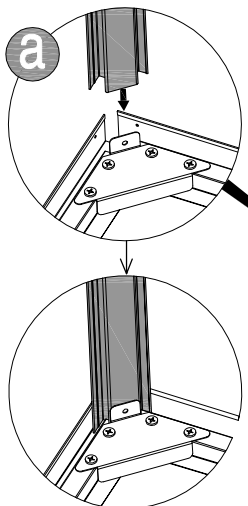

SAV.HABITATETJARDIN.COM

2021-2022

1	 VA-A1 [x1] 1185mm	 VA-A2 [x2] 900mm	 VA-A3L [x1] 217mm	 VA-A3R [x1] 217mm	 VA-A4 [x1] 830mm	 VA-30 [x4]	 VA-A44 [x20] 20mm	
----------	---	--	---	---	--	---	--	--

2		VA-A48 [x5]
---	---	-------------

3		VA-A7R [x1] 1760mm		PA1 [x1] 876x1740mm		CN-A33	
---	---	-----------------------	---	------------------------	---	--------	---

4	 PA4 [x1] 1160x1100mm	 VA-A45 [x8] 19mm	 CN-A33	
----------	--	--	---	---