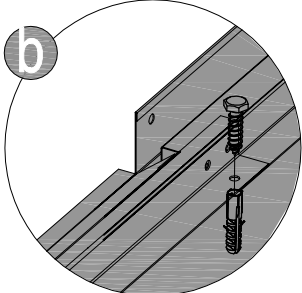

SAV.HABITATETJARDIN.COM

2021-2022

1	 VA-A1 [x1] 1185mm	 VA-A2 [x2] 900mm	 VA-A3L [x1] 217mm	 VA-A3R [x1] 217mm	 VA-A4 [x1] 830mm	 VA-30 [x4]	 VA-A44 [x20] 20mm	
----------	---	--	---	---	--	---	--	--

2		VA-A48 [x5]
---	---	-------------

3		VA-A7R [x1] 1760mm		PA1 [x1] 876x1740mm		CN-A33	
---	---	-----------------------	---	------------------------	---	--------	---

4	 PA4 [x1] 1160x1100mm	 VA-A45 [x8] 19mm	 CN-A33	
----------	--	--	---	---