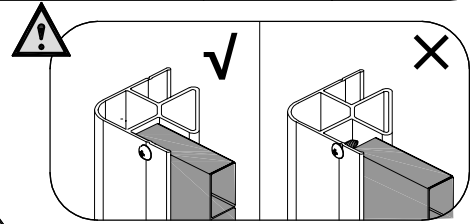

6	 VA-A7L [x1] 1760mm	 PA5 [x1] 205x1548mm	 VA-A45 [x10] 19mm	 CN-A33