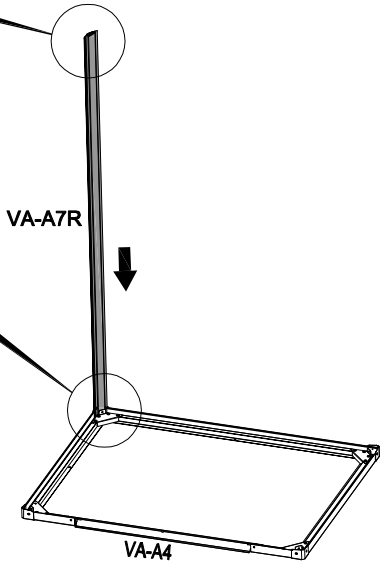

SAV.HABITATETJARDIN.COM

2021-2022

1	 VA-A1 [x1] 1185mm	 VA-A2 [x2] 900mm	 VA-A3L [x1] 217mm	 VA-A3R [x1] 217mm	 VA-A4 [x1] 830mm	 VA-30 [x4]	 VA-A44 [x20] 20mm	
----------	---	--	---	---	--	---	--	--

2		VA-A48 [x5]
---	---	-------------

3		VA-A7R [x1] 1760mm		PA1 [x1] 876x1740mm		CN-A33	
---	---	-----------------------	---	------------------------	---	--------	---

4	 PA4 [x1] 1160x1100mm	 VA-A45 [x8] 19mm	 CN-A33	
----------	--	--	---	---

5	 VA-A7L [x1] 1760mm	 PA1 [x1] 876x1740mm	 VA-A45 [x8] 19mm	 CN-A33	
----------	--	---	--	--	---

6	 VA-A7L [x1] 1760mm	 PA5 [x1] 205x1548mm	 VA-A45 [x10] 19mm	 CN-A33	
---	--	---	---	---	---

7	 VA-A7R [x1] 1760mm	 PA5 [x1] 205x1548mm	 VA-A45 [x10] 19mm	 CN-A33	
---	--	---	---	---	---