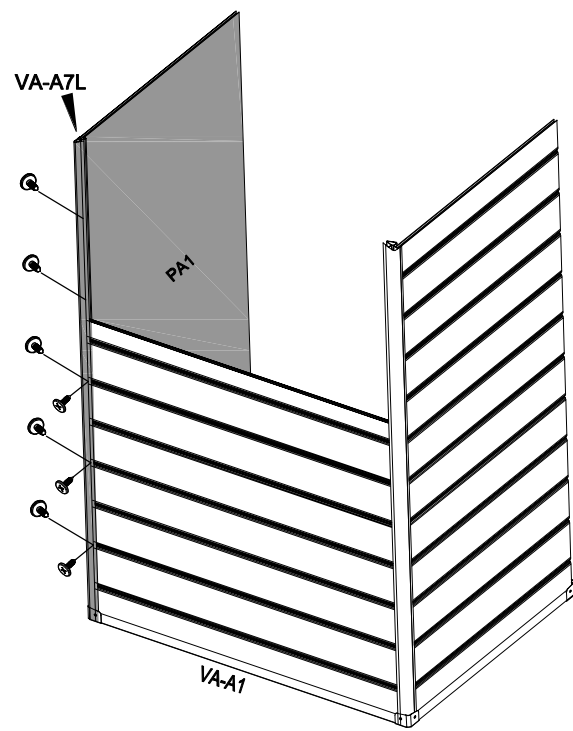

5	 VA-A7L [x1] 1760mm	 PA1 [x1] 876x1740mm	 VA-A45 [x8] 19mm	 CN-A33