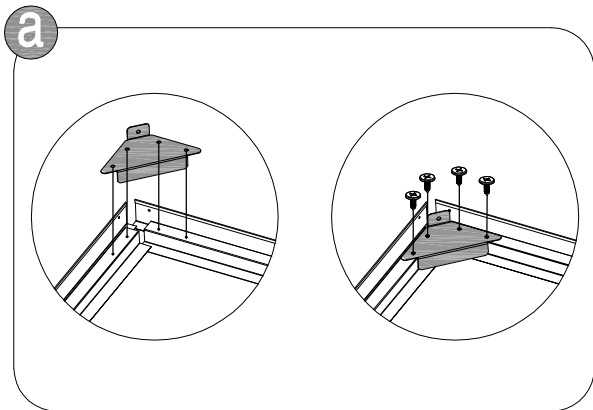

SAV.HABITATETJARDIN.COM

2021-2022

1	 VA-A1 [x1] 1185mm	 VA-A2 [x2] 900mm	 VA-A3L [x1] 217mm	 VA-A3R [x1] 217mm	 VA-A4 [x1] 830mm	 VA-30 [x4]	 VA-A44 [x20] 20mm	
----------	---	--	---	---	--	---	--	--

2		VA-A48 [x5]
---	---	-------------