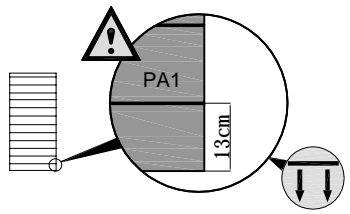

5	 VA-A7L [x1] 1760mm	 PA1 [x1] 876x1740mm	 VA-A45 [x8] 19mm	 CN-A33