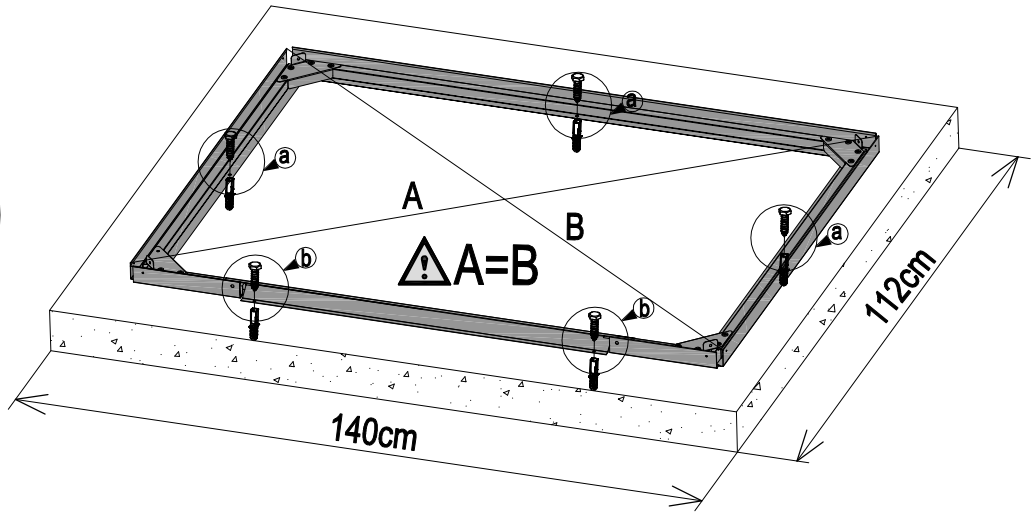

SAV.HABITATETJARDIN.COM

2021-2022

1	 VA-A1 [x1] 1185mm	 VA-A2 [x2] 900mm	 VA-A3L [x1] 217mm	 VA-A3R [x1] 217mm	 VA-A4 [x1] 830mm	 VA-30 [x4]	 VA-A44 [x20] 20mm	
----------	---	--	---	---	--	---	--	--

2		VA-A48 [x5]
---	---	-------------

3		VA-A7R [x1] 1760mm		PA1 [x1] 876x1740mm		CN-A33	
---	---	-----------------------	---	------------------------	---	--------	---

4	 PA4 [x1] 1160x1100mm	 VA-A45 [x8] 19mm	 CN-A33	
----------	--	--	---	---