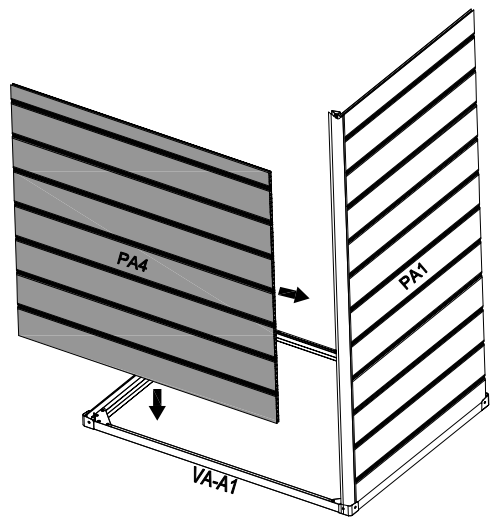

SAV.HABITATETJARDIN.COM

2021-2022

1	 VA-A1 [x1] 1185mm	 VA-A2 [x2] 900mm	 VA-A3L [x1] 217mm	 VA-A3R [x1] 217mm	 VA-A4 [x1] 830mm	 VA-30 [x4]	 VA-A44 [x20] 20mm	
----------	---	--	---	---	--	---	--	--

2		VA-A48 [x5]
---	---	-------------

3		VA-A7R [x1] 1760mm		PA1 [x1] 876x1740mm		CN-A33	
---	---	-----------------------	---	------------------------	---	--------	---

4	 PA4 [x1] 1160x1100mm	 VA-A45 [x8] 19mm	 CN-A33	
----------	--	--	---	---