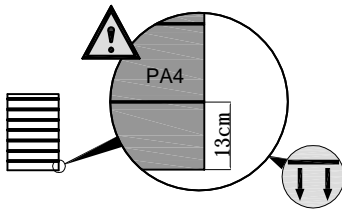

SAV.HABITATETJARDIN.COM

2021-2022

1	 VA-A1 [x1] 1185mm	 VA-A2 [x2] 900mm	 VA-A3L [x1] 217mm	 VA-A3R [x1] 217mm	 VA-A4 [x1] 830mm	 VA-30 [x4]	 VA-A44 [x20] 20mm	
----------	---	--	---	---	--	---	--	--

2		VA-A48 [x5]
---	---	-------------

3		VA-A7R [x1] 1760mm		PA1 [x1] 876x1740mm		CN-A33	
---	---	-----------------------	---	------------------------	---	--------	---

4	 PA4 [x1] 1160x1100mm	 VA-A45 [x8] 19mm	 CN-A33	
----------	--	--	---	---