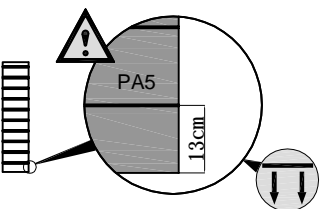

SAV.HABITATETJARDIN.COM

2021-2022

1	 VA-A1 [x1] 1185mm	 VA-A2 [x2] 900mm	 VA-A3L [x1] 217mm	 VA-A3R [x1] 217mm	 VA-A4 [x1] 830mm	 VA-30 [x4]	 VA-A44 [x20] 20mm	
----------	---	--	---	---	--	---	--	--

2		VA-A48 [x5]
---	---	-------------

3		VA-A7R [x1] 1760mm		PA1 [x1] 876x1740mm		CN-A33	
---	---	-----------------------	---	------------------------	---	--------	---

4	 PA4 [x1] 1160x1100mm	 VA-A45 [x8] 19mm	 CN-A33	
----------	--	--	---	---

5	 VA-A7L [x1] 1760mm	 PA1 [x1] 876x1740mm	 VA-A45 [x8] 19mm	 CN-A33	
----------	--	---	--	--	---

6	 VA-A7L [x1] 1760mm	 PA5 [x1] 205x1548mm	 VA-A45 [x10] 19mm	 CN-A33	
---	--	---	---	---	---

7	 VA-A7R [x1] 1760mm	 PA5 [x1] 205x1548mm	 VA-A45 [x10] 19mm	 CN-A33	
---	--	---	---	---	---