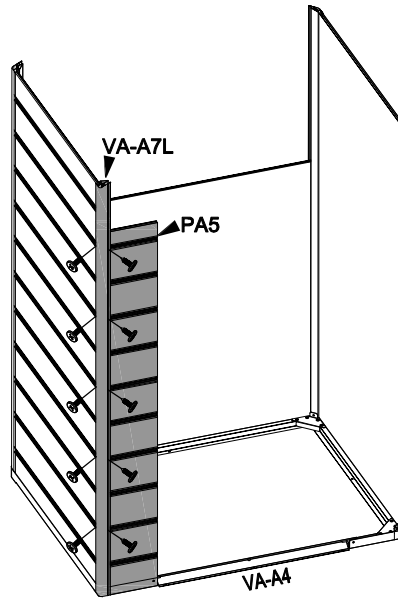

SAV.HABITATETJARDIN.COM

2021-2022

1	 VA-A1 [x1] 1185mm	 VA-A2 [x2] 900mm	 VA-A3L [x1] 217mm	 VA-A3R [x1] 217mm	 VA-A4 [x1] 830mm	 VA-30 [x4]	 VA-A44 [x20] 20mm	
----------	---	--	---	---	--	---	--	--

2		VA-A48 [x5]
---	---	-------------

3		VA-A7R [x1] 1760mm		PA1 [x1] 876x1740mm		CN-A33	
---	---	-----------------------	---	------------------------	---	--------	---

4	 PA4 [x1] 1160x1100mm	 VA-A45 [x8] 19mm	 CN-A33	
----------	--	--	---	---

5	 VA-A7L [x1] 1760mm	 PA1 [x1] 876x1740mm	 VA-A45 [x8] 19mm	 CN-A33	
----------	--	---	--	--	---

6	 VA-A7L [x1] 1760mm	 PA5 [x1] 205x1548mm	 VA-A45 [x10] 19mm	 CN-A33	
---	--	---	---	---	---

7	 VA-A7R [x1] 1760mm	 PA5 [x1] 205x1548mm	 VA-A45 [x10] 19mm	 CN-A33	
---	--	---	---	---	---