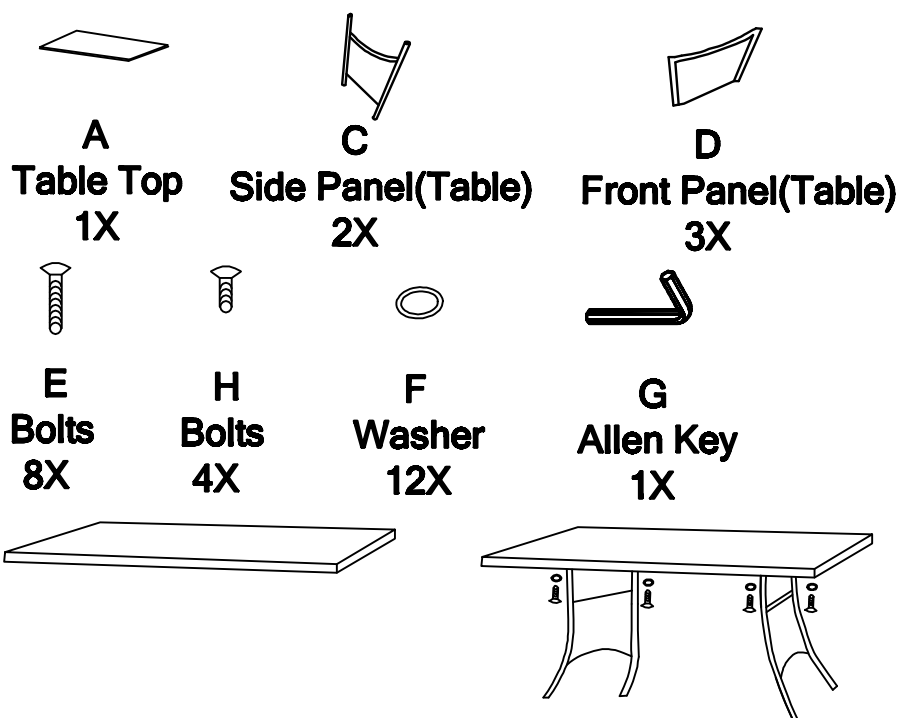

# ASSEMBLY INSTRUCTIONS

**1. Place Table Top on Floor face down**

**2. Affix washers(F) to bolts(H), assemble Side panel(C) on each side of the table top (A). Do not fully tighten bolts.**

**3. Affix washers(F) to bolts(E), assemble Front panel(D) on each side of the legs(C)**